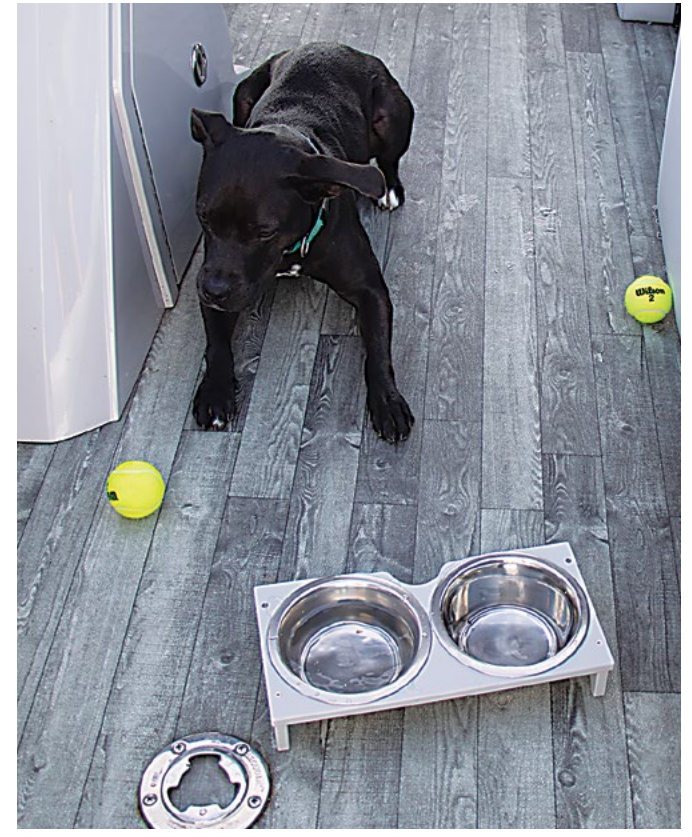

BOAT OUTFITTERS

Boat Outfitters was developed to fill a market niche for high quality marine accessory and replacement parts at affordable prices. It specializes in custom products as well as in stock marine accessories. As OEM builders, Teak Isle builds literally hundreds of different parts weekly and now has an expanding catalog of parts for boaters to choose from. They have spent 40 years working hard to earn the trust of the engineers who originally designed your boat to come up with solutions that improve your pontoon and flow perfectly with the original design. When it comes to upgrading the interior of your pontoon to be more pet-friendly, Teak Isle is clearly leading the way with products available through BoatOutfitters.com. •

FOR MORE INFORMATION
Boat Outfitters
www.boatoutfitters.com

Teak Isle Manufacturing Inc.
www.teakisle.com